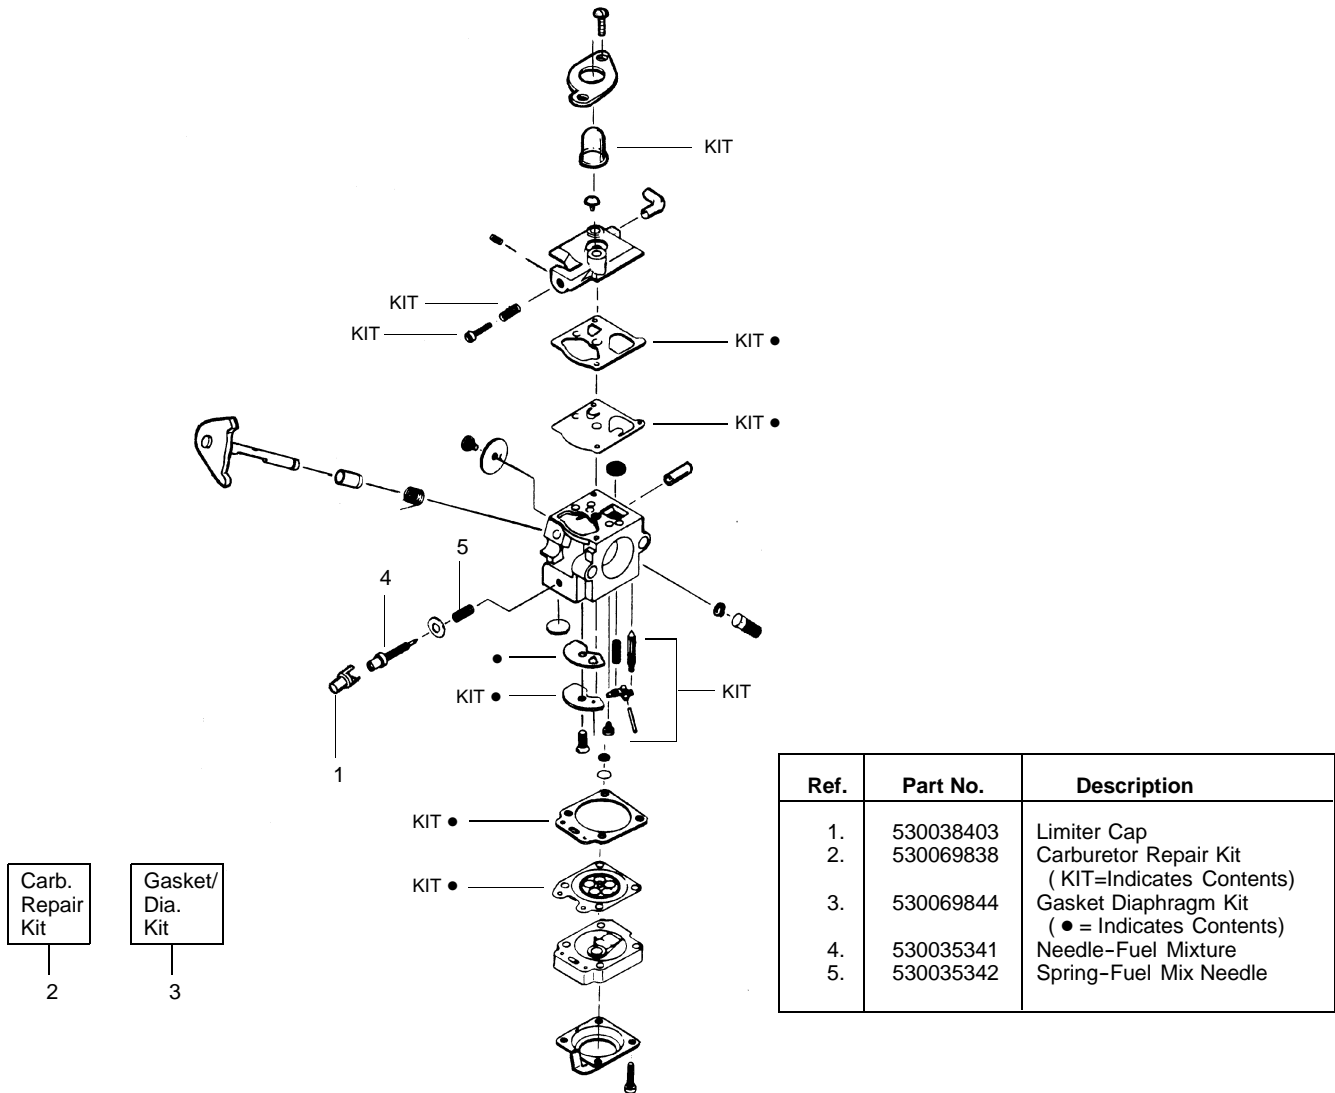

Carburetor Assembly #530069754 (WA-226)

Kit - Carburetor Assembly No. 530071630 - C1U-W7D

Note: No Repair kits are available for this carburetor, please order the complete assembly part number 530-071630 (C1U-W7D)