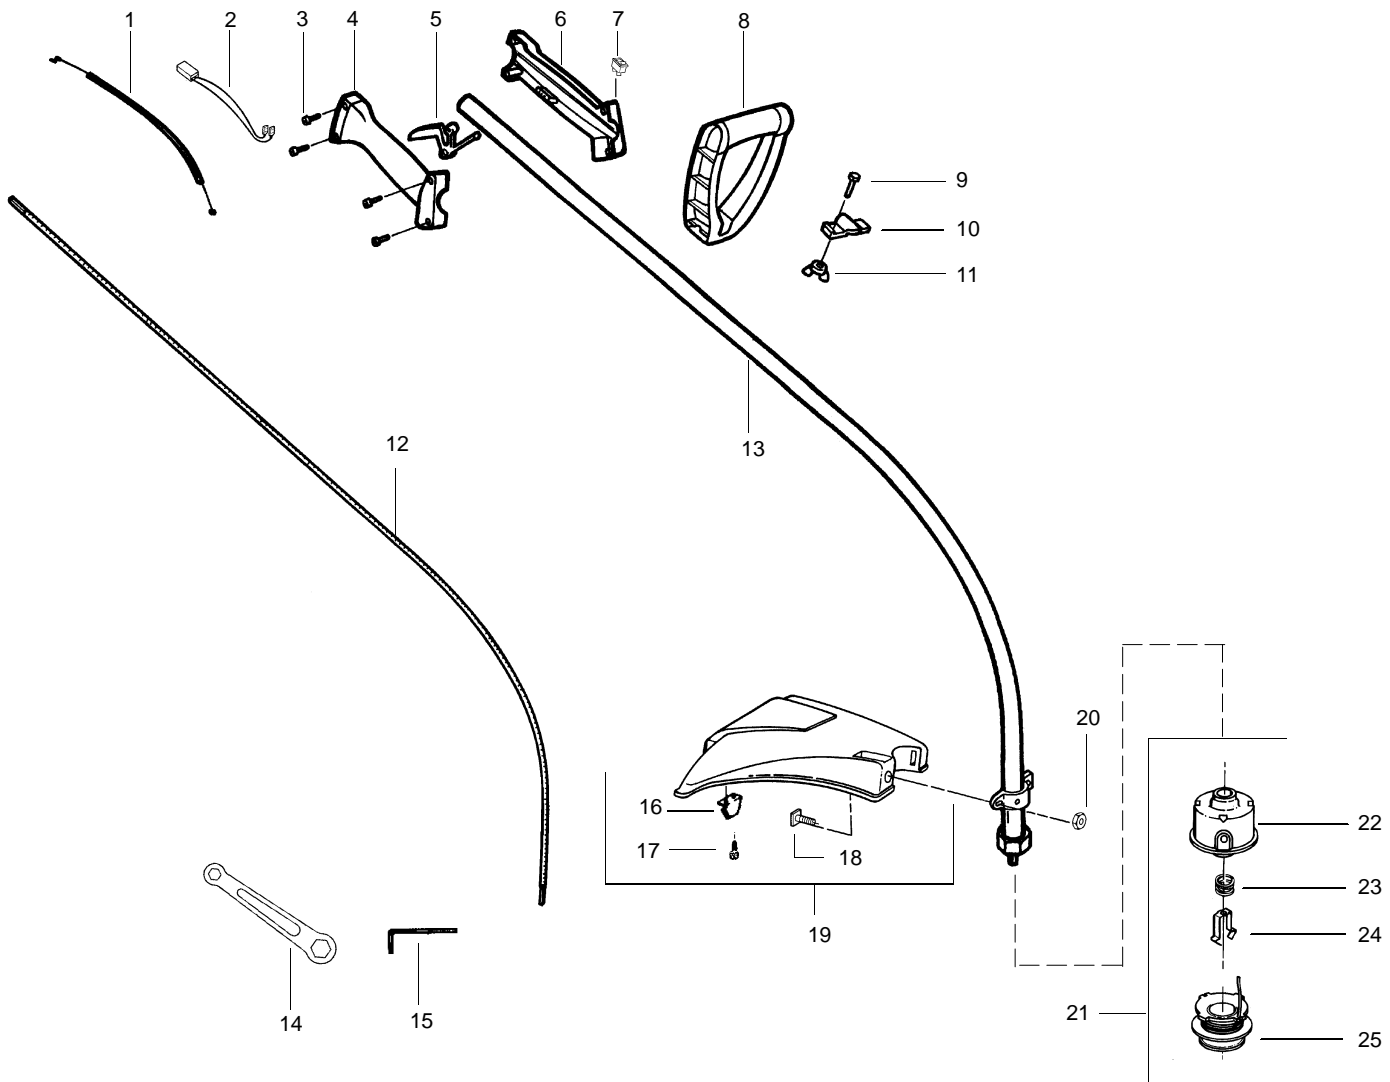

## Type 2,3

| Ref. | Part No.  | Description                | Ref. | Part No.  | Description                                  |
|------|-----------|----------------------------|------|-----------|--|
| 1.   | 530071548 | Kit–Throttle               | 18.  | 530015820 | Bolt   |
| 2.   | 530054183 | Assy–Wire                  | 19.  | 530071683 | Kit–Shield Ass’y.<br>(Incl. 16, 17, 18 & 20) |
| 3.   | 530016273 | Screw–Throttle Hsg.        | 20.  | 530015197 | Nut  |
| 4.   | 530038581 | Hsg.–Throttle (Right)      | 21.  | 952711593 | Accy–Cutting Head<br>(Incl. 22–25)           |
| 5.   | 530038682 | Trigger                    | 22.  | 530095770 | Hub Ass’y.                                   |
| 6.   | 530095382 | Hsg.–Throttle (Left)       | 23.  | 530401958 | Spring                                       |
| 7.   | 530069572 | Kit–Switch                 | 24.  | 530401957 | Clip–Retainer                                |
| 8.   | 530038708 | Handle–Assist              | 25.  | 952711594 | Accy–Spool w/Line                            |
| 9.   | 530015820 | Bolt                       |      |           | Not Shown                                    |
| 10.  | 530094742 | Clamp–Handle               |      |           |  |
| 11.  | 530016118 | Wingnut                    |      |           |  |
| 12.  | 530095613 | Shaft–Flex                 |      |           |  |
| 13.  | 530069883 | Kit–Drive Shaft Hsg. Ass’y |      |           |  |
| 14.  | 530056401 | Wrench                     |      | 530163342 | Operator Manual                              |
| 15.  | 530031159 | Wrench–Hex – 5/32          |      | 530163339 | Euro.  |
| 16.  | 530052286 | Line Limiter               |      | 530163357 | Scan.  |
| 17.  | 530015966 | Screw–Line Limiter         |      | 530054766 | Slov.<br>Decal–Shaft Warning                 |

✓ = NEW PART NUMBER FOR THIS IPL

★ = REFER TO THE SERVICE REFERENCE INDICATED FOR MORE INFORMATION. (LOCATED AT END OF IPL)