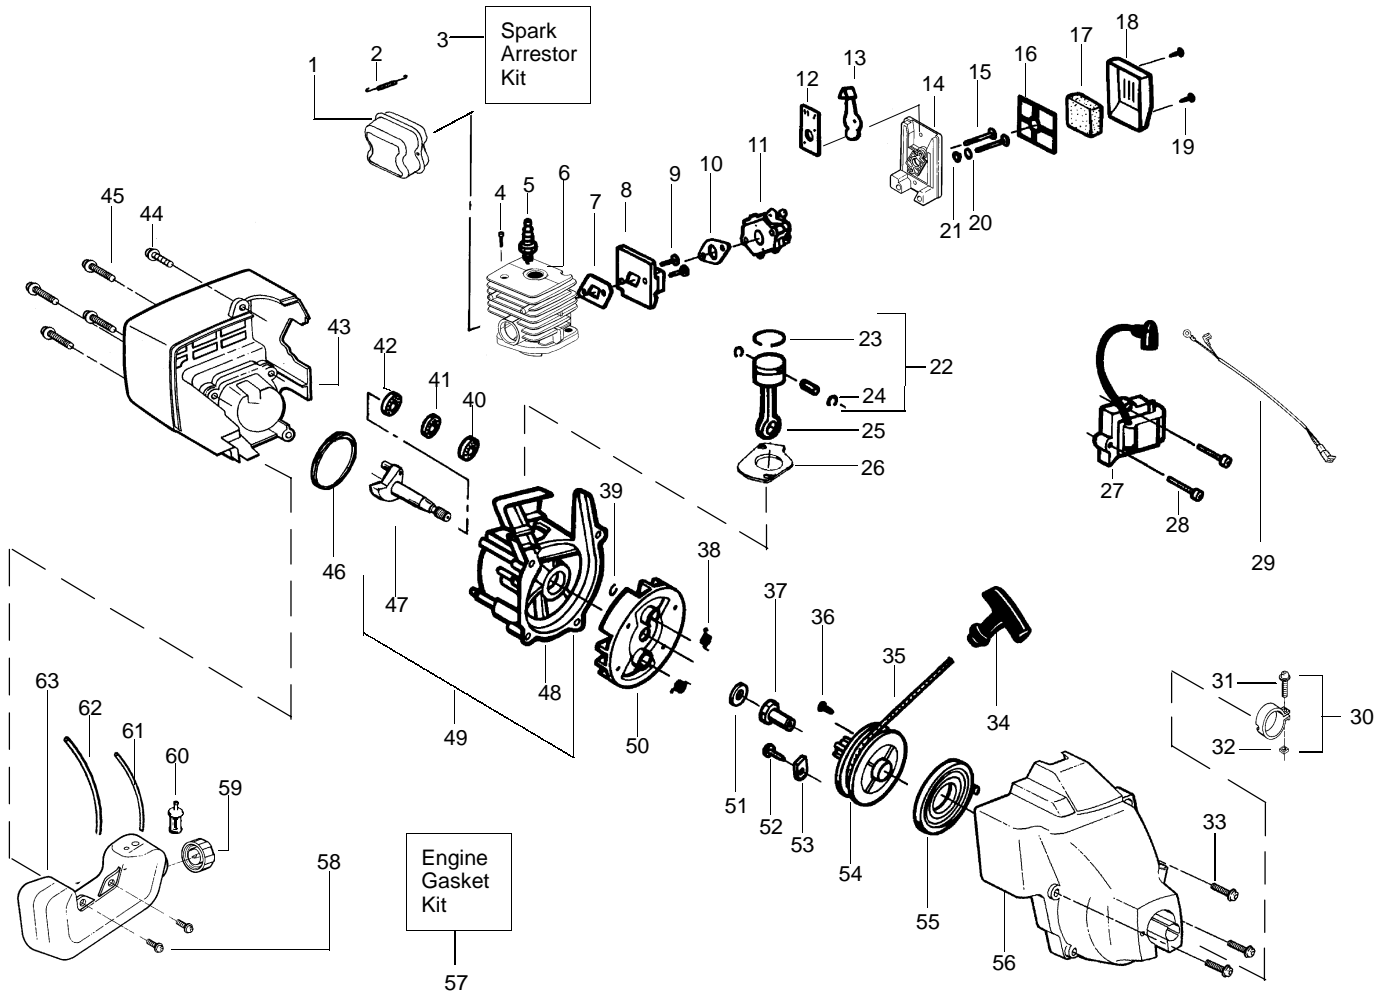

Type 3

Ref.	Part No.	Description	Ref.	Part No.	Description	Ref.	Part No.	Description
1.	530069660	Kit - Muffler (incl. 2)	23.	530055120	Piston Ring	46.	530071363	O-Ring-C'case (kit)
2.	530042088	Muffler Spring	24.	530015162	Piston Pin Retainer	47.	530054753	Assy-Crankshaft
3.	530069380	Kit-Spark Arrestor	25.	530069945	Connecting Rod Ass'y.	48.	530071627	Kit-Crankcase Ass'y. (Incl. 40-42)
4.	530015953	Screw-Cylinder	26.	530071363	Gasket-Cylinder (kit)	49.	530071624	Kit-C'case & C'shaft (Incl. 39,47,48)
5.	952030249	Spark Plug (RCJ 6Y)	27.	530039163	Ignition Module	50.	530069886	Kit-Flywheel Ass'y.
6.	530071359	Kit - Cylinder	28.	530016357	Screw	51.	530015828	Washer-Flat
7.	530071363	Gasket-Cyl./Carb.(kit)	29.	530049018	Assy-Wire Harness	52.	530015775	Screw
8.	530057634	Adaptor-carb.	30.	530056365	Assy-Nose Cone Clamp (Incls. 31 & 32)	53.	530027523	Retainer-Can
9.	530016014	Screw	31.	530016381	Screw-Nose Cone	54.	530069400	Kit-Starter Pulley (Incl. 36)
10.	530071363	Gasket-Carb.(kit)	32.	530016382	Nut-Nose Cone	55.	530042085	Starter Spring
11.	530071630	Kit - Carb. Ass'y (C1U-W7D)	33.	530015810	Screw	56.	530071676	Kit-Fan Hsg.
12.	530038747	Choke Plate Mounting	34.	530027569	Starter Handle	57.	530071363	Kit-Engine Gasket (Incl. 7,10,26,46)
13.	530038686	Choke Shutter	35.	530069232	Kit - Rope	58.	530016379	Retainer
14.	530052431	Air Box	36.	530016080	Screw	59.	530014347	Assy-Fuel Cap
15.	530016393	Screw	37.	530038604	Drive Coupling	60.	530095646	Assy-Fuel Pickup
16.	530036569	Plate - Filter Support	38.	530023817	Starter Dog Spring	61.	530069247	Kit-Fuel Line (Small)
17.	530036575	Air Filter Foam	39.	530015941	Retain. Ring-C'shaft	62.	530069216	Kit-Fuel Line (Large)
18.	530036568	Air Filter Cover	40.	530055728	Outer Bearing	63.	530049296	Assy-Fuel Tank (Incl. cap,filter & fuel lines)
19.	530016349	Screw	41.	530071615	Kit-C'case Seal			
20.	530015852	Spacer-Choke	42.	530032125	Inner Bearing			
21.	530015254	Washer	43.	530056547	Shroud			
22.	530071357	Kit - Piston (Incl. 23, 24 & Pin)	44.	530015934	Screw			
			45.	530015810	Screw			

✓ = NEW PART NUMBER FOR THIS IPL

* = REFER TO THE SERVICE REFERENCE INDICATED FOR MORE INFORMATION. (LOCATED AT END OF IPL)