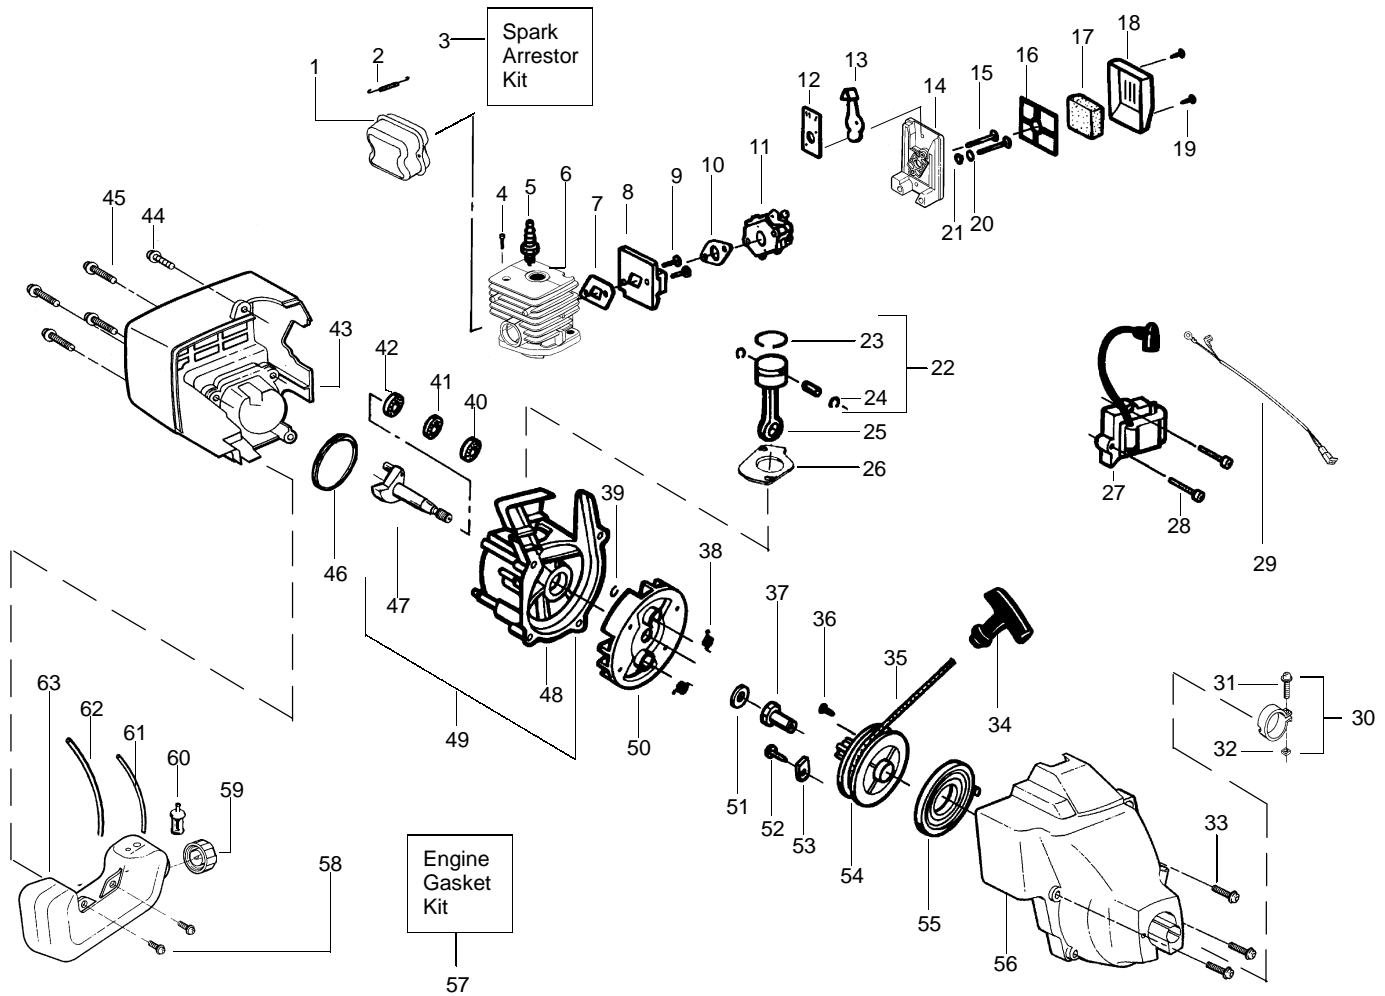

Type 2

Ref.	Part No.	Description	Ref.	Part No.	Description	Ref.	Part No.	Description
1.	530069660	Kit - Muffler (incl. 2)	23.	530055120	Piston Ring	46.	530071363	O-Ring-C'case (kit)
2.	530042088	Muffler Spring	24.	530015162	Piston Pin Retainer	47.	530054753	Assy-Crankshaft
3.	530069380	Kit-Spark Arrestor	25.	530069945	Connecting Rod Ass'y.	48.	530071627	Kit-Crankcase Ass'y. (Incl. 40-42)
4.	530015953	Screw-Cylinder	26.	530071363	Gasket-Cylinder (kit)	49.	530071624	Kit-C'case & C'shaft (Incl. 39,47,48)
5.	952030249	Spark Plug (RCJ 6Y)	27.	530039163	Ignition Module	50.	530069886	Kit-Flywheel Ass'y.
6.	530071359	Kit - Cylinder	28.	530016357	Screw	51.	530015828	Washer-Flat
7.	530071363	Gasket-Cyl./Carb.(kit)	29.	530049018	Assy-Wire Harness	52.	530015775	Screw
8.	530056403	Adaptor-carb.	30.	530056365	Assy-Nose Cone Clamp (Incls. 31 & 32)	53.	530027523	Retainer-Can
9.	530016014	Screw	31.	530016381	Screw-Nose Cone	54.	530069400	Kit-Starter Pulley (Incl. 36)
10.	530071363	Gasket-Carb.(kit)	32.	530016382	Nut-Nose Cone	55.	530042085	Starter Spring
11.	530071630	Kit - Carb. Ass'y (C1U-W7D)	33.	530015810	Screw	56.	530071676	Kit-Fan Hsg.
12.	530038747	Choke Plate Mounting	34.	530027569	Starter Handle	57.	530071363	Kit-Engine Gasket (Incl. 7,10,26,46)
13.	530038686	Choke Shutter	35.	530069232	Kit - Rope	58.	530016379	Retainer
14.	530052431	Air Box	36.	530016080	Screw	59.	530014347	Assy-Fuel Cap
15.	530016353	Screw	37.	530038604	Drive Coupling	60.	530095646	Assy-Fuel Pickup
16.	530036569	Plate - Filter Support	38.	530023817	Starter Dog Spring	61.	530069247	Kit-Fuel Line (Small)
17.	530036575	Air Filter Foam	39.	530015941	Retain. Ring-C'shaft	62.	530069216	Kit-Fuel Line (Large)
18.	530036568	Air Filter Cover	40.	530055728	Outer Bearing	63.	530049296	Assy-Fuel Tank (Incl. cap,filter & fuel lines)
19.	530016349	Screw	41.	530071615	Kit-C'case Seal			
20.	530015852	Spacer-Choke	42.	530032125	Inner Bearing			
21.	530015254	Washer	43.	530056547	Shroud			
22.	530071357	Kit - Piston (Incl. 23, 24 & Pin)	44.	530015934	Screw			
			45.	530015810	Screw