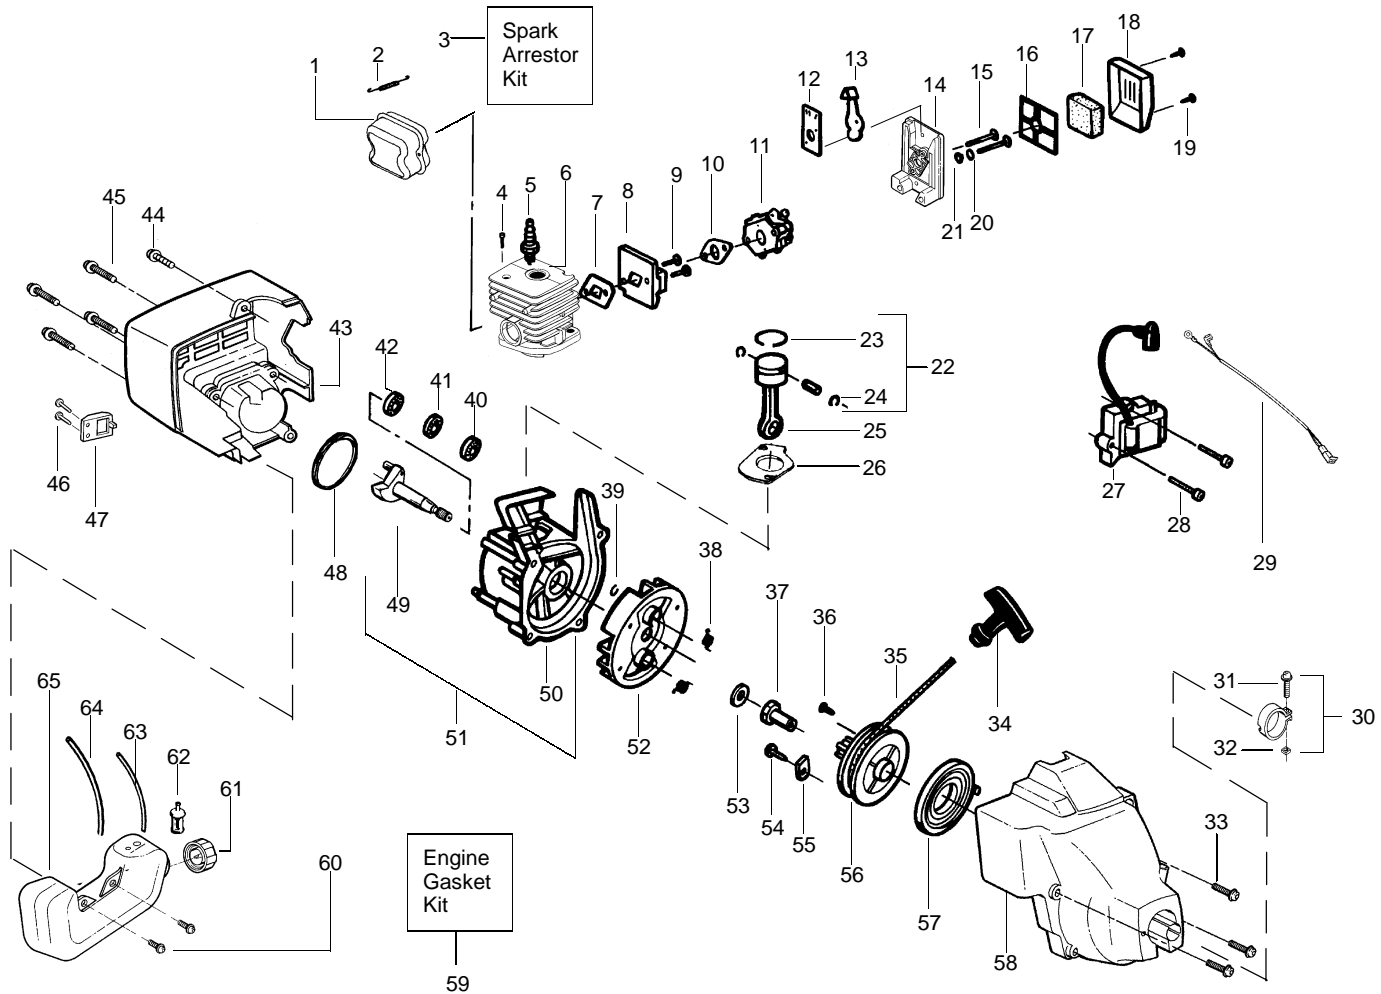

Type 1

Ref.	Part No.	Description	Ref.	Part No.	Description	Ref.	Part No.	Description
1.	530069660	Kit - Muffler (incl. 2)	23.	530036404	Piston Ring	47.	530037045	Guard-Muffler
2.	530042088	Muffler Spring	24.	530015162	Piston Pin Retainer	48.	530069616	O-Ring-C'case (kit)
3.	530069380	Kit-Spark Arrestor	25.	530069615	Connecting Rod Ass'y.	49.	530054753	Assy-Crankshaft
4.	530015953	Screw-Cylinder	26.	530069616	Gasket-Cylinder (kit)	50.	530071627	Kit-Crankcase Ass'y.
5.	952030249	Spark Plug (RCJ 6Y)	27.	530039163	Ignition Module			(Incl. 40-42)
6.	530069619	Kit - Cylinder	28.	530015954	Screw	51.	530071360	Kit-C'case & C'shaft
7.	530069616	Gasket-Cyl./Carb.(kit)	29.	530049018	Assy-Wire Harness			(Incl. 39,49,50)
8.	530047659	Adaptor-carb.	30.	530056365	Kit-Nose Cone Clamp Ass'y. (Incls. 31 & 32)	52.	530069886	Kit-Flywheel Ass'y.
9.	530016014	Screw			53.	530015828	Washer-Flat	
10.	530069616	Gasket-Carb.(kit)	31.	530016381	Screw-Nose Cone	54.	530015775	Screw
11.	---	Kit - Carburetor Ass'y	32.	530016382	Nut-Nose Cone	55.	530027523	Retainer-Can
	530069754	Walbro (WA-226	33.	530015810	Screw	56.	530069400	Kit-Starter Pulley
	530069971	Zama (C1U-W7)	34.	530027569	Starter Handle			(Incl. 36)
	530071630	Zama (C1U-W7D)	35.	530069232	Kit - Rope	57.	530042085	Starter Spring
12.	530038747	Choke Plate Mounting	36.	530016080	Screw	58.	530069800	Fan Hsg.
13.	530038686	Choke Shutter	37.	530038604	Drive Coupling	59.	530069616	Kit-Engine Gasket
14.	530052431	Air Box	38.	530023817	Starter Dog Spring			(Incl. 7,10,26,48)
15.	530016353	Screw	39.	530015941	Retain. Ring-C'shaft	60.	530016379	Retainer
16.	530036569	Plate - Filter Support	40.	530055728	Outer Bearing	61.	530014347	Assy-Fuel Cap
17.	530036575	Air Filter Foam	41.	530071615	Kit-C'case Seal	62.	530095646	Assy-Fuel Pickup
18.	530036568	Air Filter Cover	42.	530032125	Inner Bearing	63.	530069247	Kit-Fuel Line (Small)
19.	530015880	Screw	43.	530069800	Shroud	64.	530069216	Kit-Fuel Line (Large)
20.	530015852	Spacer-Choke	44.	530015934	Screw	65.	530049296	Assy-Fuel Tank
21.	530015254	Washer	45.	530015810	Screw			(Incl. cap,filter & fuel lines)
22.	530069621	Kit - Piston (Incl. 23, 24 & Pin)	46.	530015675	Screw-Muffler Guard			

✓ = NEW PART NUMBER FOR THIS IPL   ★ = REFER TO THE SERVICE REFERENCE INDICATED FOR MORE INFORMATION. (LOCATED AT END OF IPL)